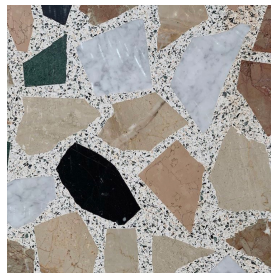

PORPHYRY
ECO OUTDOOR

LORNE BEACH HOUSE
GEORGINA JEFFRIES

GREEN PALLADIANA 12
TERRAZZO
KAROISTANBUL

PALLADIANA LIBERA
MARBLE BÜRO

SAMPLE FROM
RAES ON WATEGOS
TAMSIN JOHNSON

An organic approach to paving and a nod to the 1970s, mozaic palladiana and crazy paving on the ground are sure to be the focus of any space.